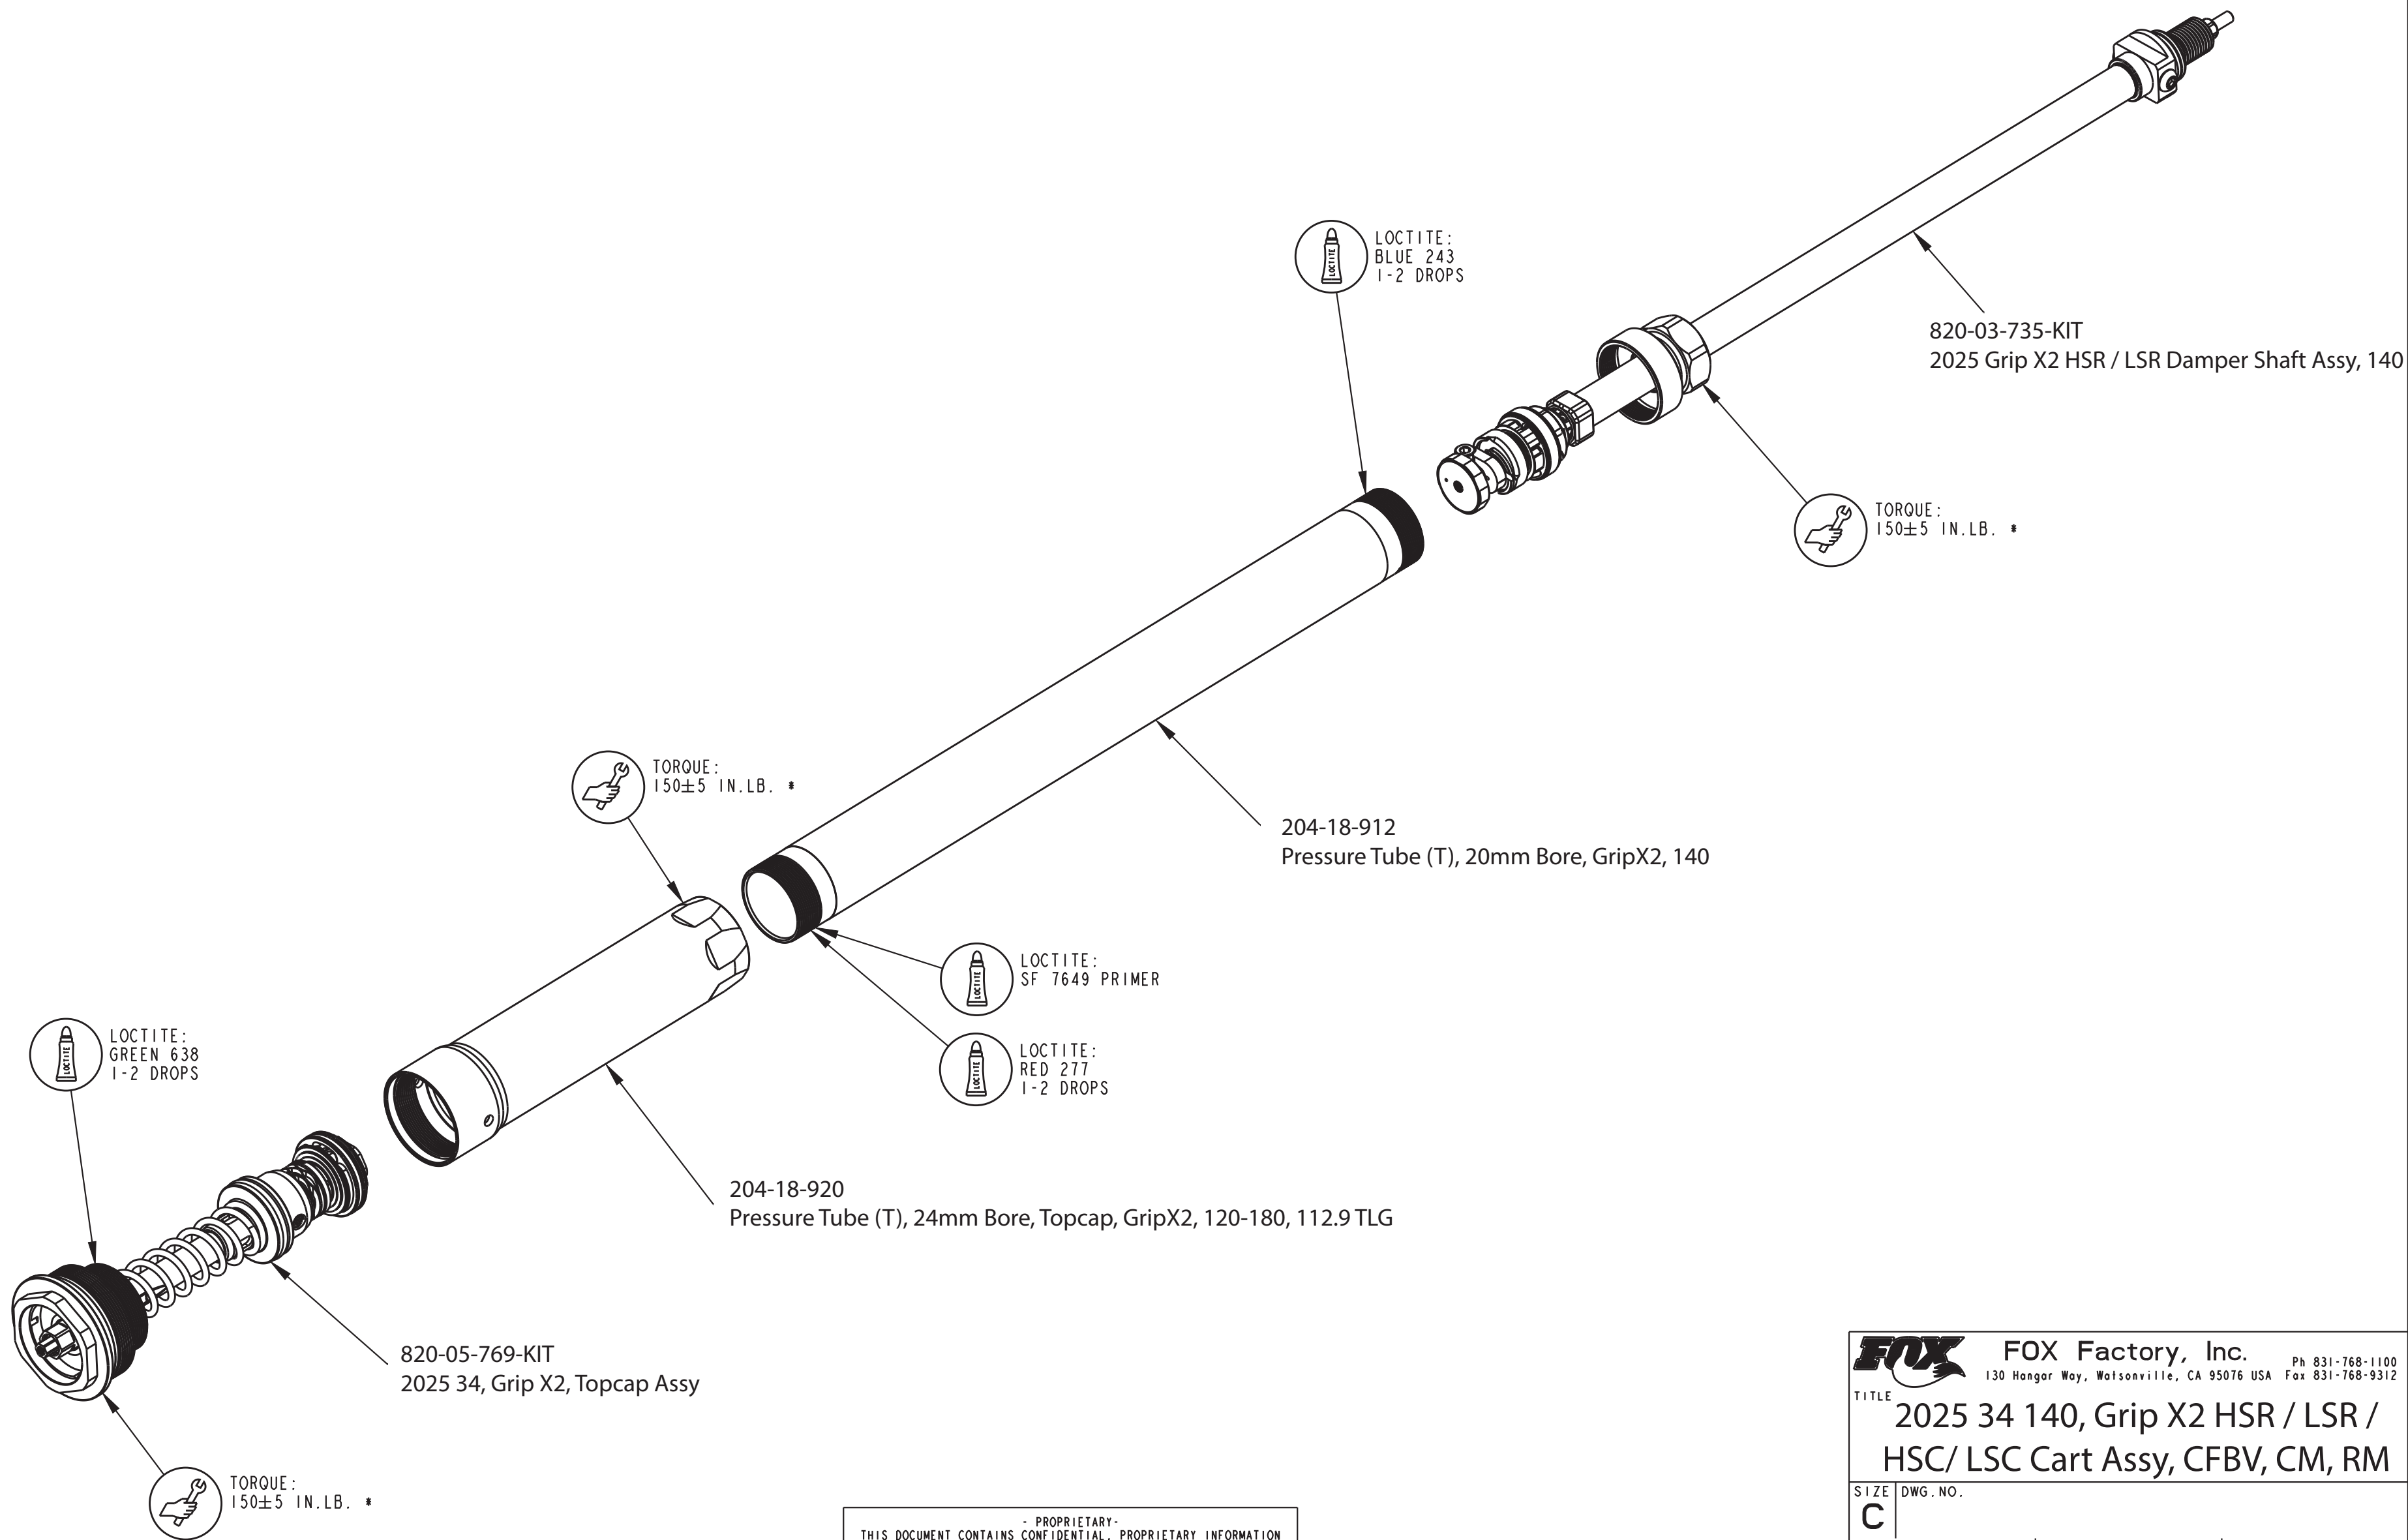

4

3

2

1

D

D

C

C

B

B

A

A

- PROPRIETARY -
 THIS DOCUMENT CONTAINS CONFIDENTIAL, PROPRIETARY INFORMATION
 THAT IS FOX PROPERTY. DO NOT DISCLOSE TO OR DUPLICATE
 FOR OTHERS EXCEPT AS AUTHORIZED BY FOX.

FOX		FOX Factory, Inc.	Ph 831-768-1100
		130 Hangar Way, Watsonville, CA 95076 USA	Fax 831-768-9312
TITLE			
2025 34 140, Grip X2 HSR / LSR /			
HSC/ LSC Cart Assy, CFBV, CM, RM			
SIZE	DWG. NO.		
C			
PLOT SCALE	1:1	SHEET 1 OF 1	